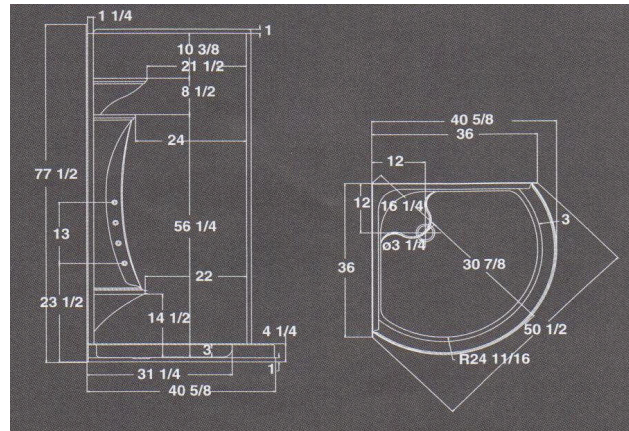

CAML TOMLIN BELLY SHOWER

The CAML-TOMLIN "Belly" shower, which is made in Waterloo, has been our #1 selling corner shower for over 5 years.

It measures 36" along the walls "bellies" out to 40 1/2" on the sides. The super round shape means the base is 47" out perpendicular from the corner. This is farther than a 42" Neo-Angle and allows for maximum elbow room inside.

We stock the base and single slider door with clear glass in Chrome or Brushed Nickel. There are 1Pc and 2 Pc acrylic wall options available.

BASE, DOOR & DRAIN

For Tile or Cultured Marble panels etc.